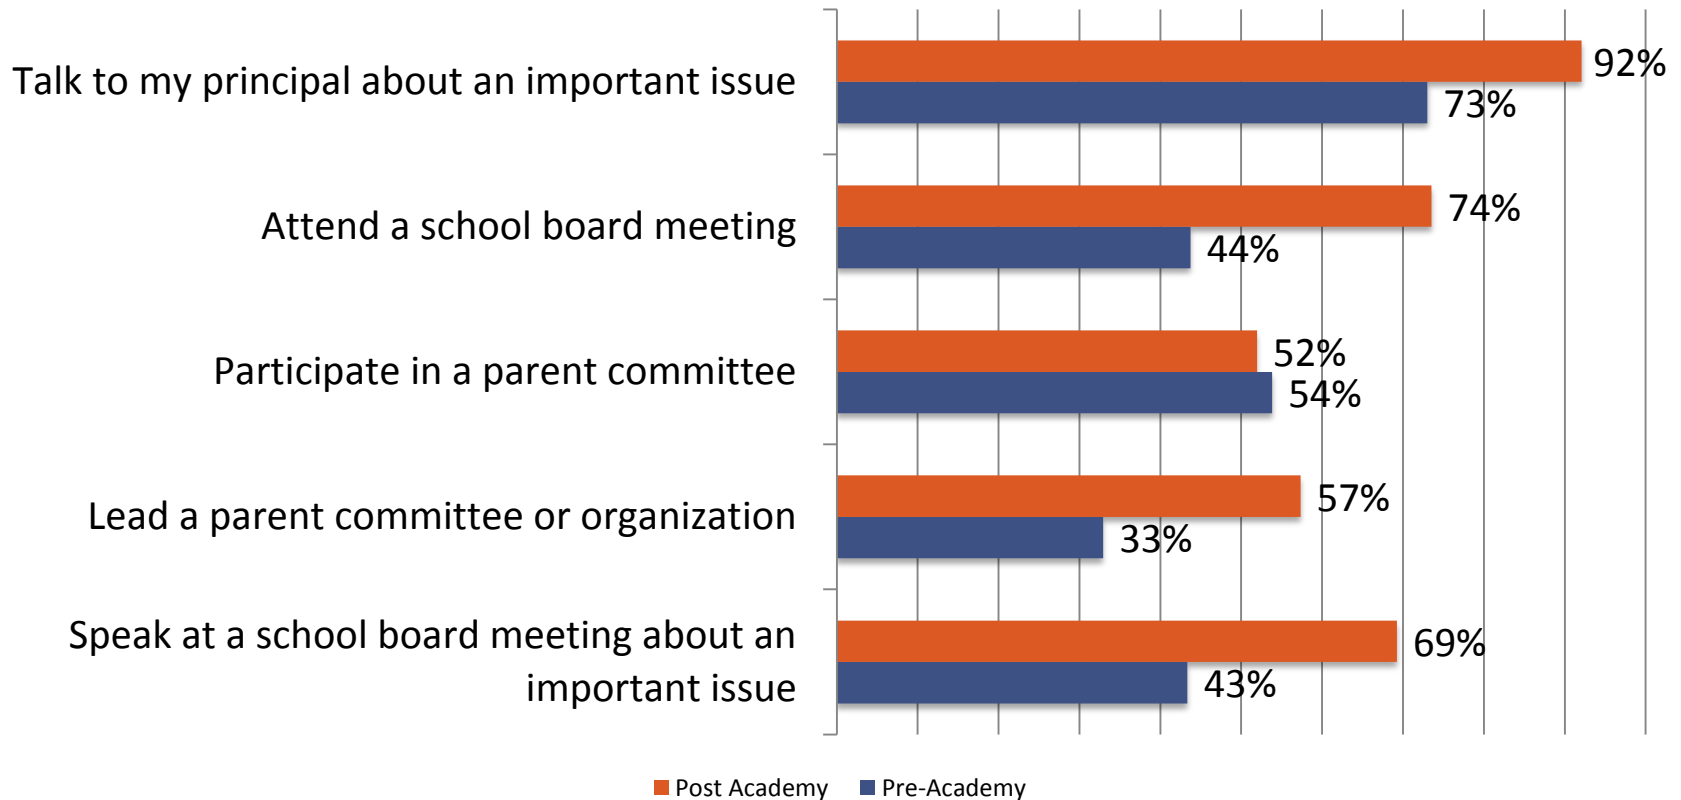

Percent of parents who said **I would be “definitely” or very likely” to do this** in pre- and post-Academy surveys