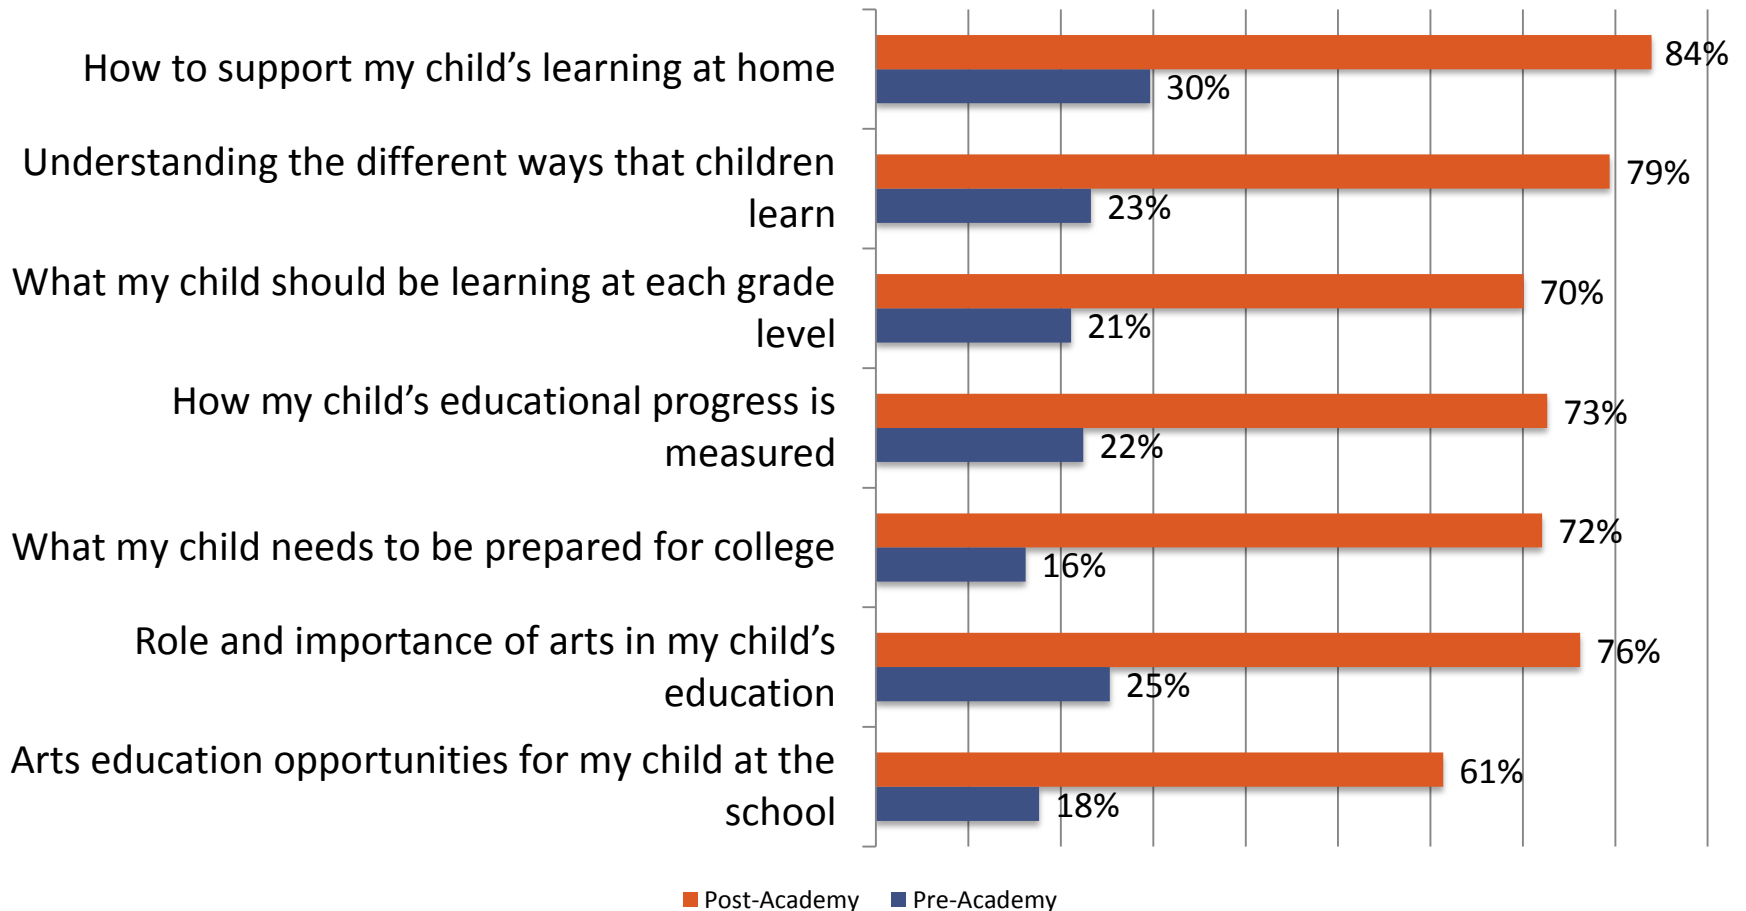

Percent of parents who said **“I feel very well informed”** in pre- and post-Academy surveys