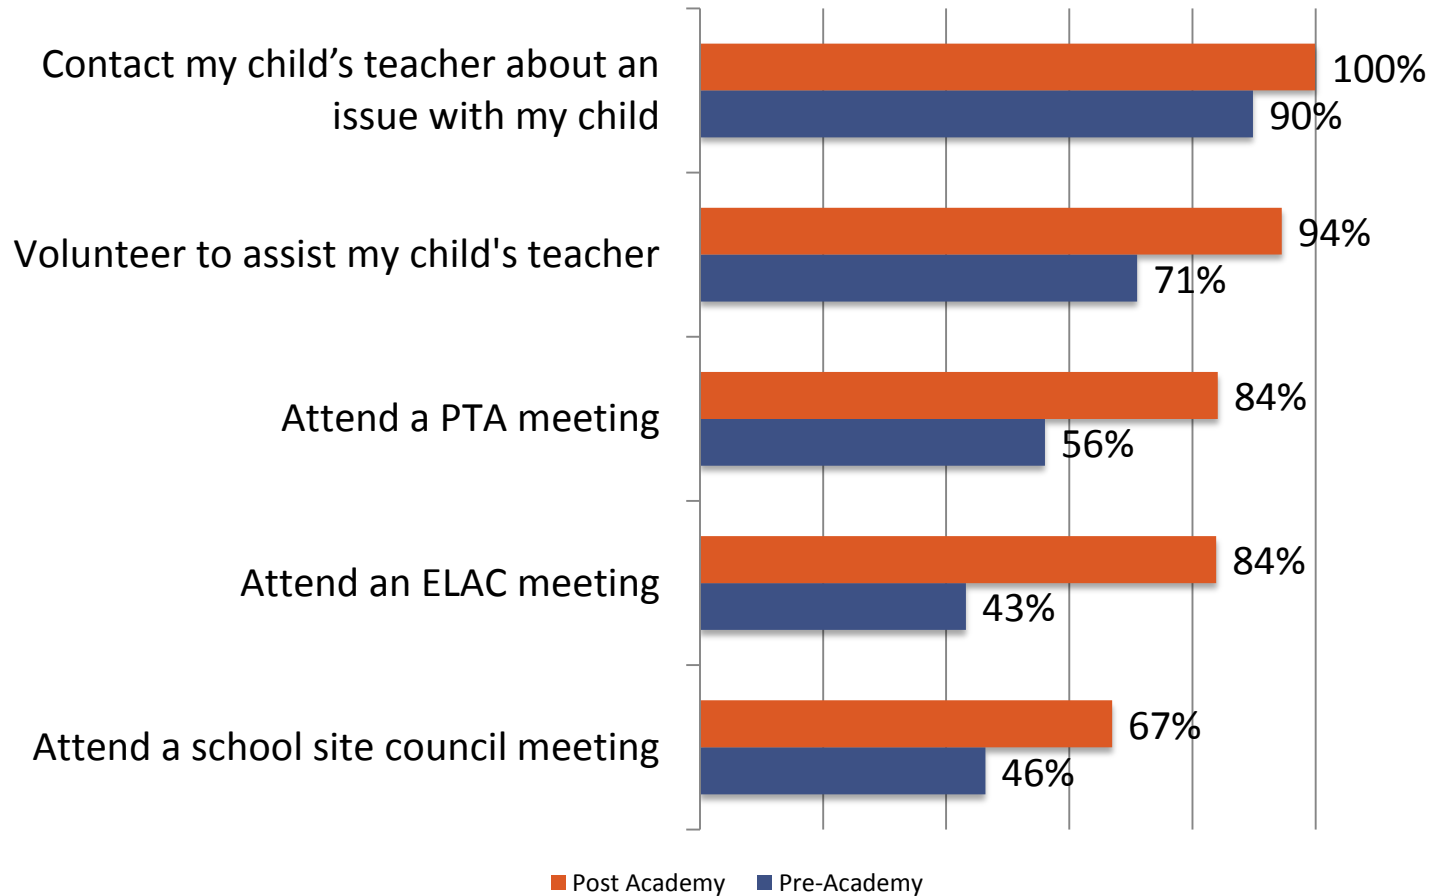

Percent of parents who said **I would be “definitely” or very likely” to do this** in pre- and post-Academy surveys