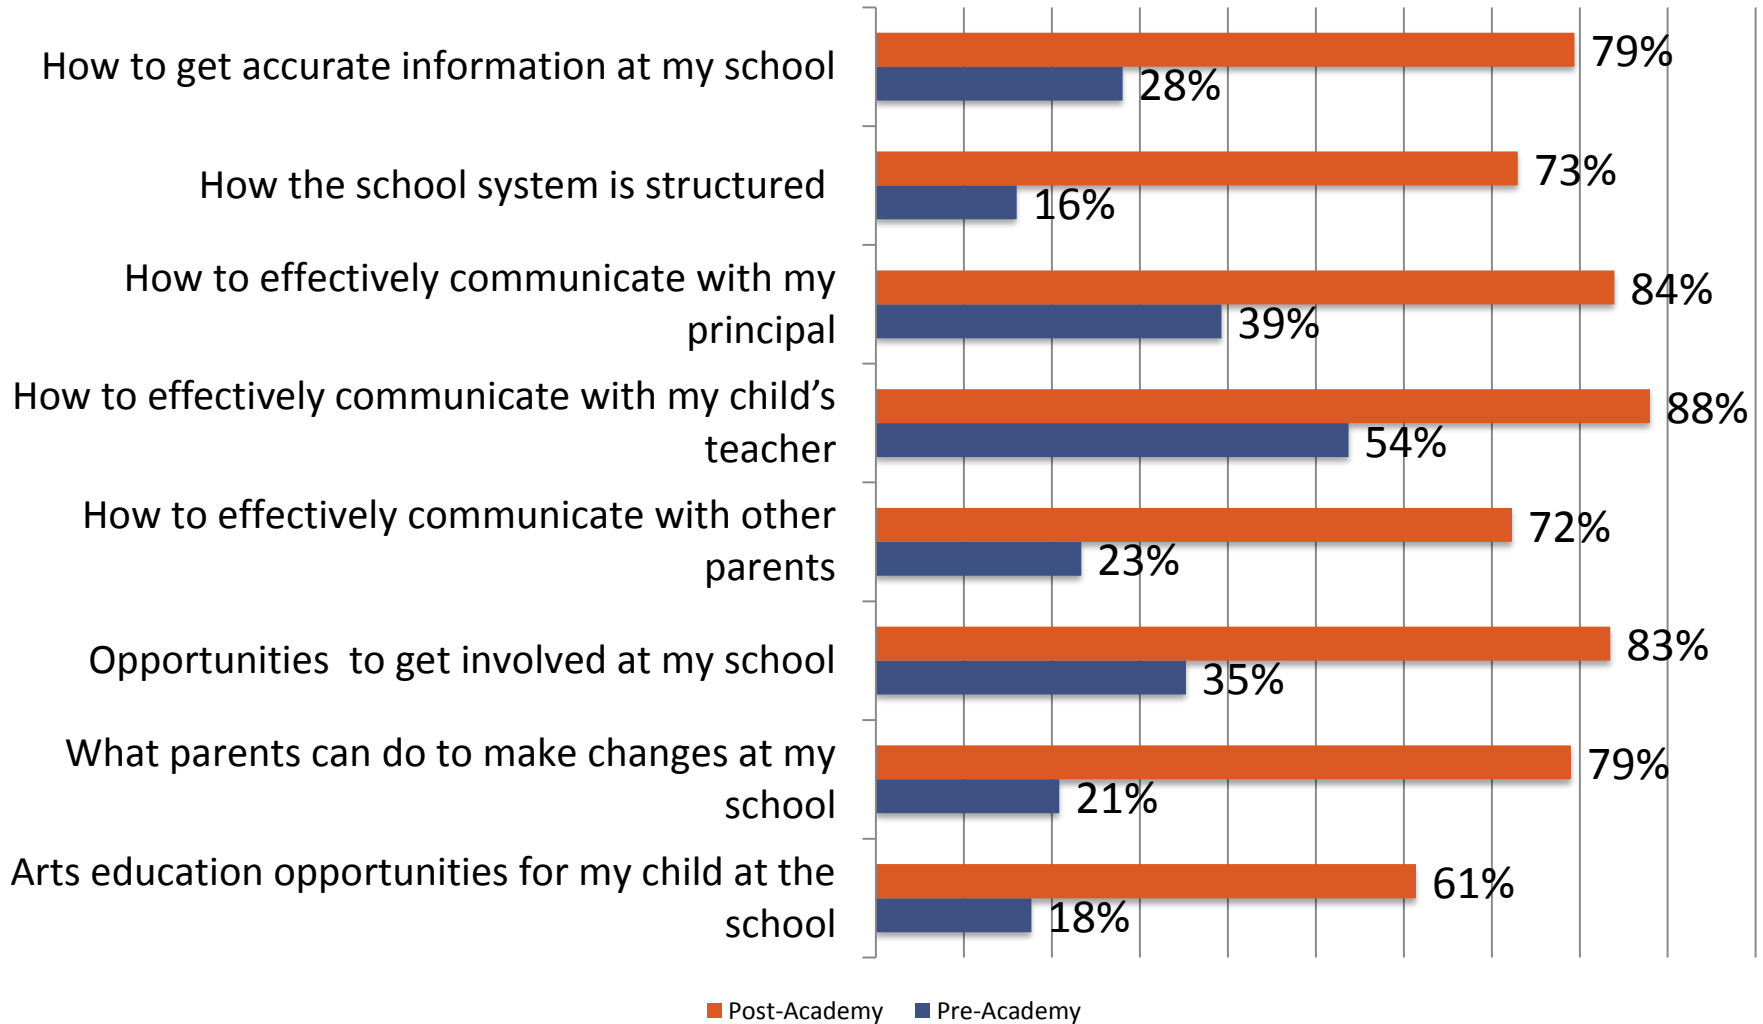

Percent of parents who said **“I feel very well informed”** in pre- and post-Academy surveys