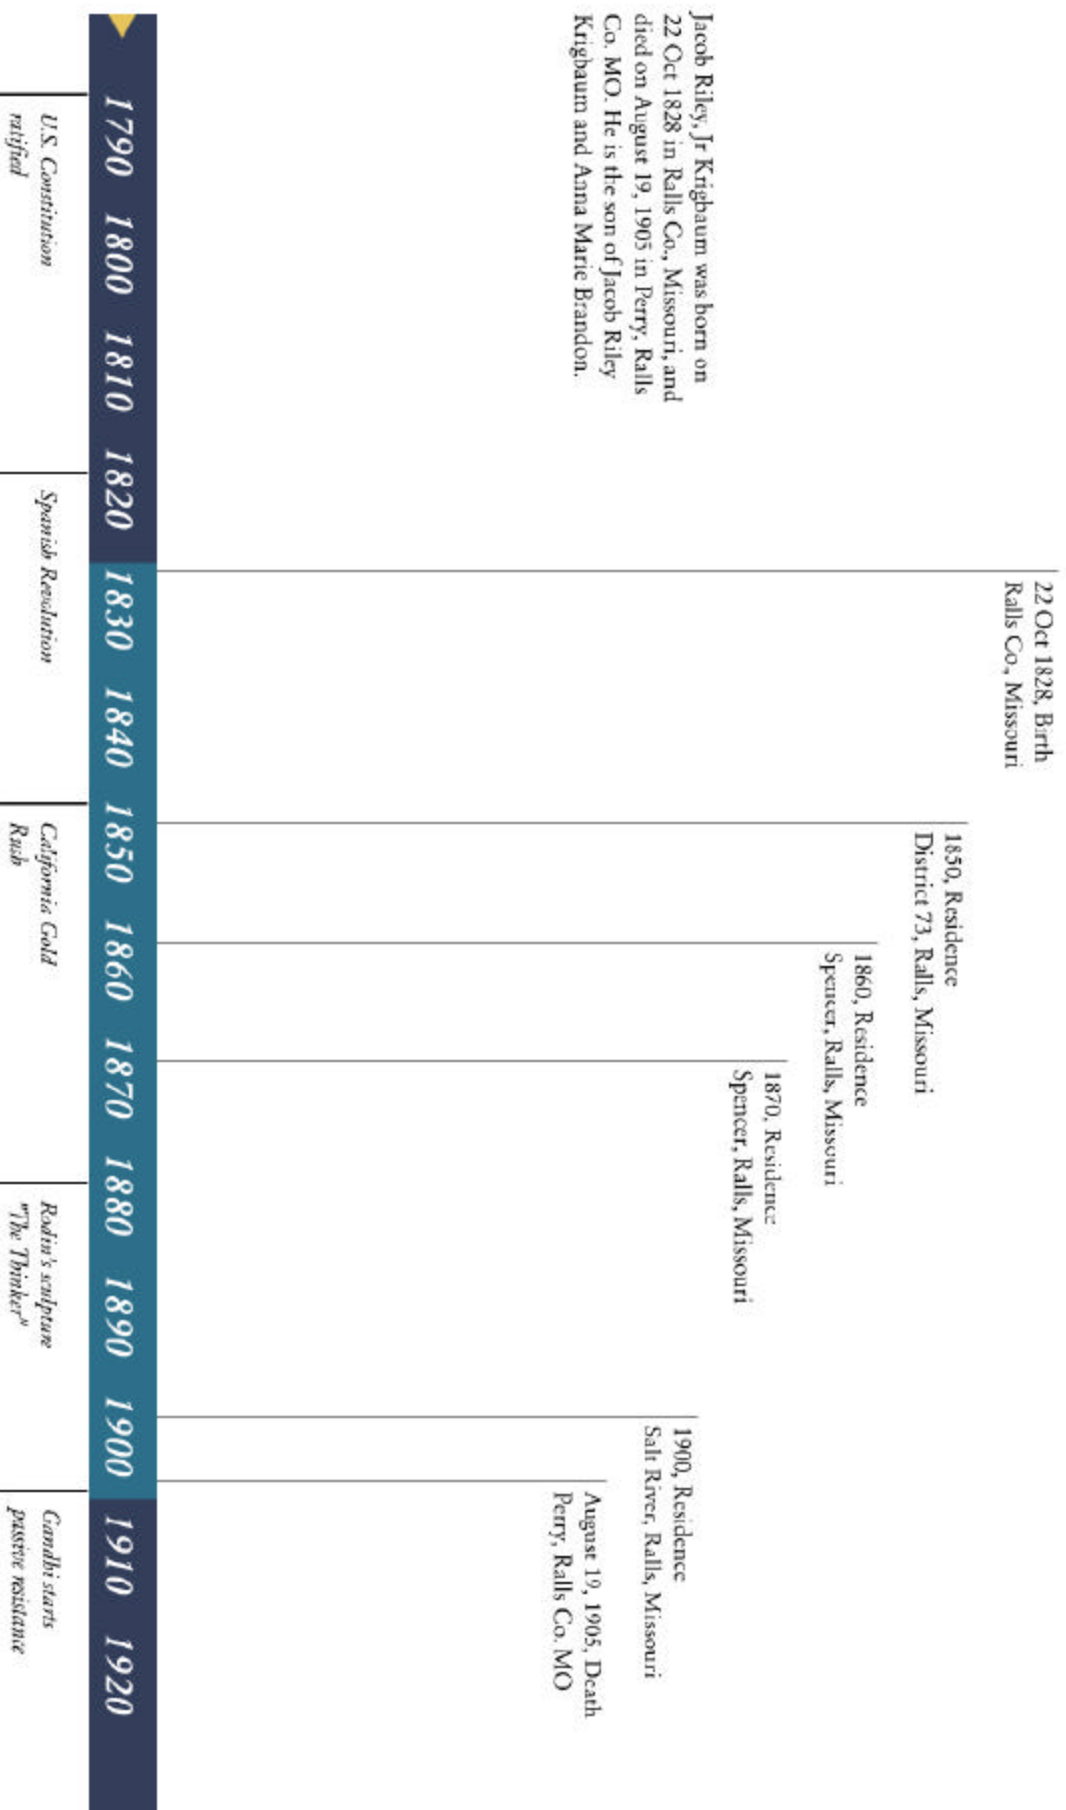

JACOB RILEY, JR KRIGBAUM FAMILY GROUP SHEET

**Jacob Riley, Jr Krigbaum**

Birth: 22 Oct 1828 in Ralls Co., Missouri

Death: August 19, 1905 in Perry, Ralls Co. MO

Other Spouses:

Parents: Jacob Riley Krigbaum & Anna Marie Brandon

**Mary Jane Goodnight**

Birth: abt 1839 in Perry, Ralls Co. MO

Death: 1906 in Perry, Ralls, Missouri, USA

Other Spouses:

Parents: Harrison Goodnight & Sarah Brashcar

CHILDREN	SEX	BIRTH	SPOUSE	MARRIAGE	DEATH
William Harrison "Doc" Krigbaum	M	24 May 1857 in Ralls Co., Missouri	Elizabeth Jane Danforth		25 Jan 1962 in Perry, Ralls Co., MO
Rosa J Krigbaum	F	abt 1859 in Missouri			
Minnerva Elizabeth Krigbaum	F	10 Sept 1863 in Ralls Co., Missouri	John Caleb Richard	Hannibal, Marion Co., Missouri	22 Mar 1953 in Hannibal, Marion Co. MO
Anna Frances Krigbaum	F	Sept 1865			
Jacob Josiah Krigbaum	M	1868	Rosa Wooten	02 Jul 1896 in Ralls Co., Missouri	
Ella Mae Krigbaum	F	Apr 1875	Elmer Angle		1978
George Thomas Krigbaum	M	29 Aug 1878			
Jessie Lou Krigbaum	F	12 Mar 1899 in Ralls Co., Missouri	Garret Jackson	12 Mar 1899 in Ralls Co., Missouri	
Sallie Marian Krigbaum	F	02 Jun 1903 in Ralls Co., Missouri	Joe Marshall	02 Jun 1903 in Ralls Co., Missouri	

## JACOB RILEY, JR KRIGBAUM TIMELINE

JACOB RILEY, JR KRIGBAUM - 1850 UNITED STATES FEDERAL CENSUS

Section 1. Free Inhabitants in *St. Louis, Mo.* in the County of *Ralls* of *Missouri*. Enumerated by me on the *10th* day of *Aug* 1850. *Jacob Riley, Jr.*